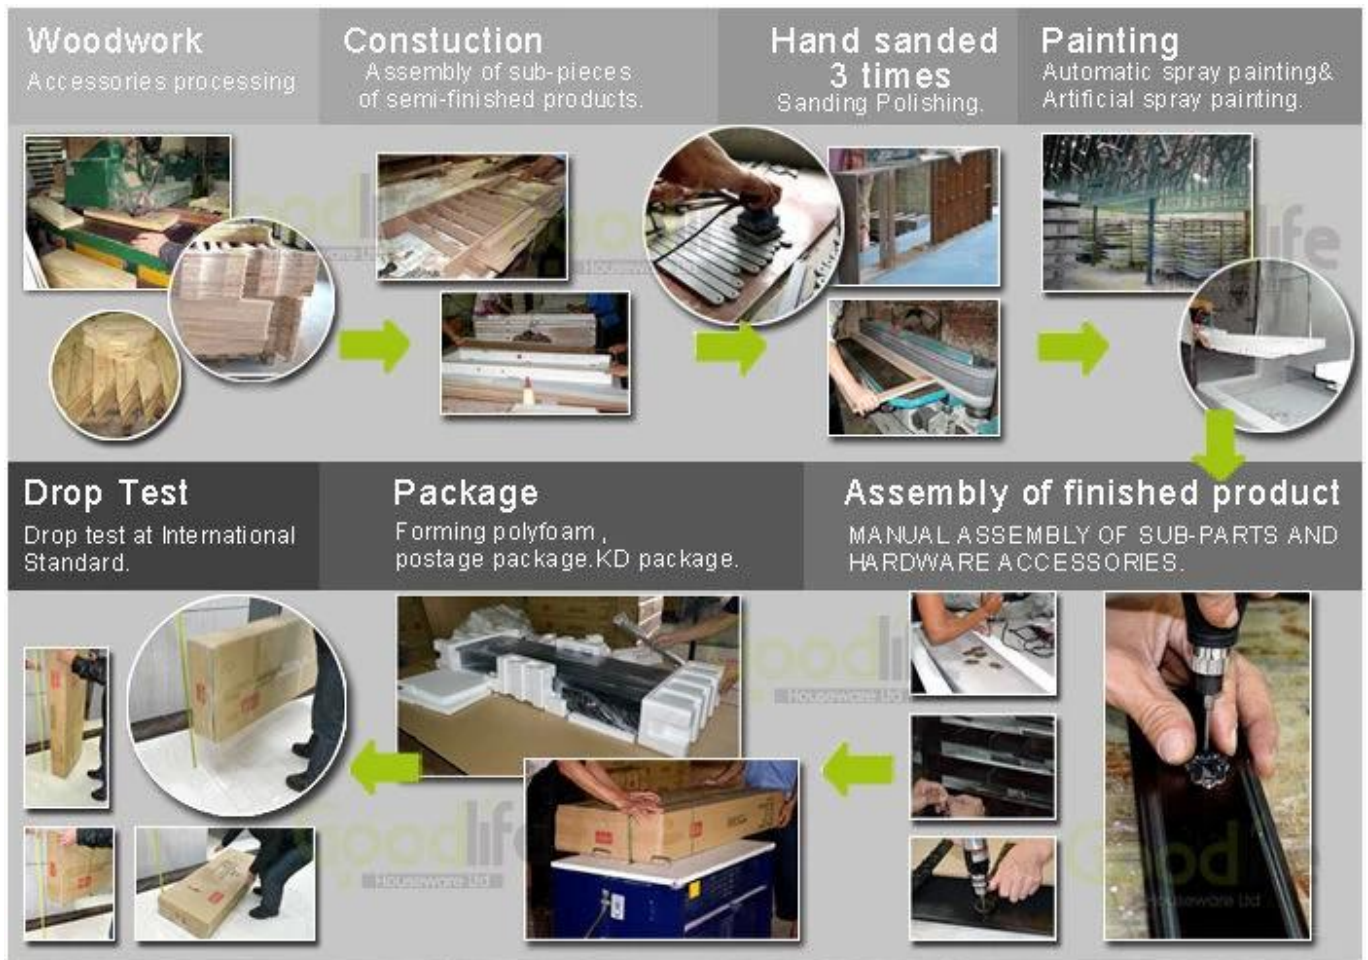

Wood Cutting

Drill Holes

KD 00000000
1PIECE 000000 2 00
0000000 0000 0000
0000000 0000000 000.
A: H69 * L41.5 * W17.5CM = 0.05 000
0000
0000000 **CBM** B: H126 * L33 * W13CM = 0.054 000 **N.W. / G.W.**
0000
20GP 280 0000 **40HQ** 680 0000 000 100 0000

Workmanship And Package