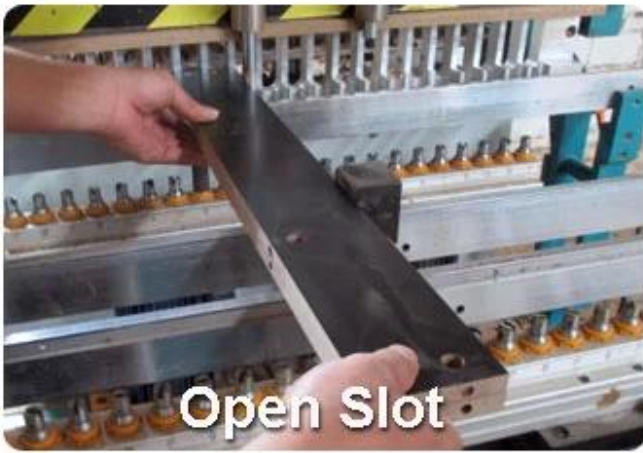

**Goodlife**  
Houseware Ltd

GLS17020NW

Product Features

Workmanship And Package

Wood Cutting

Drill Holes

Open Slot

sealing with PVC