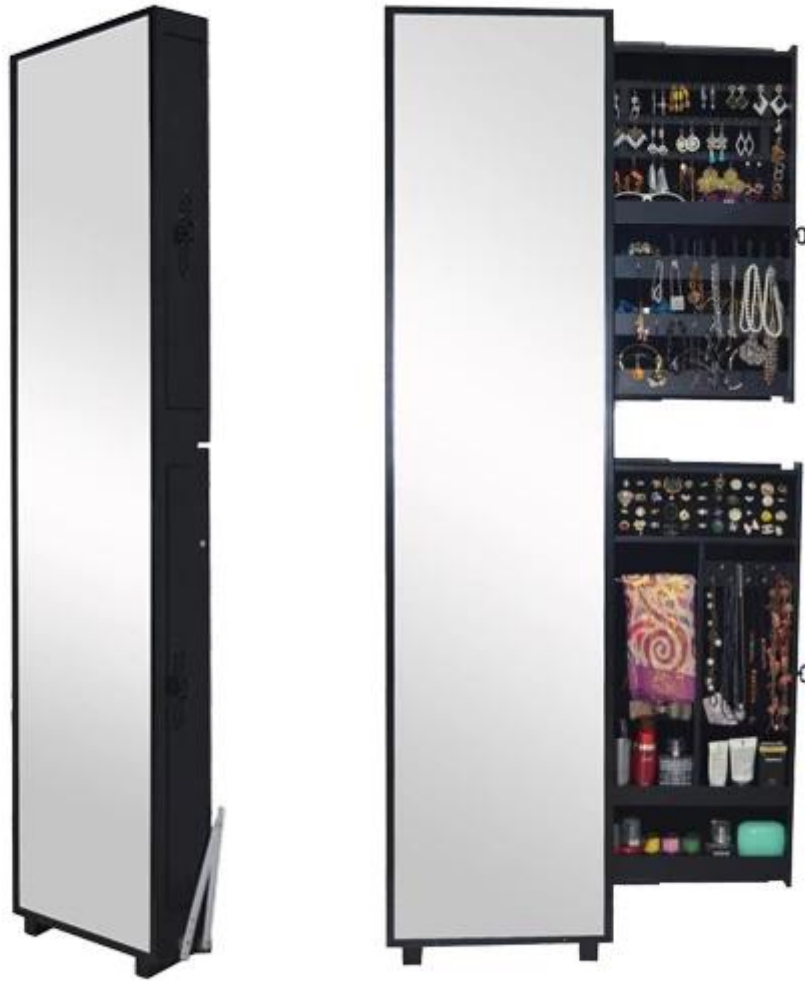

GLD13351BK