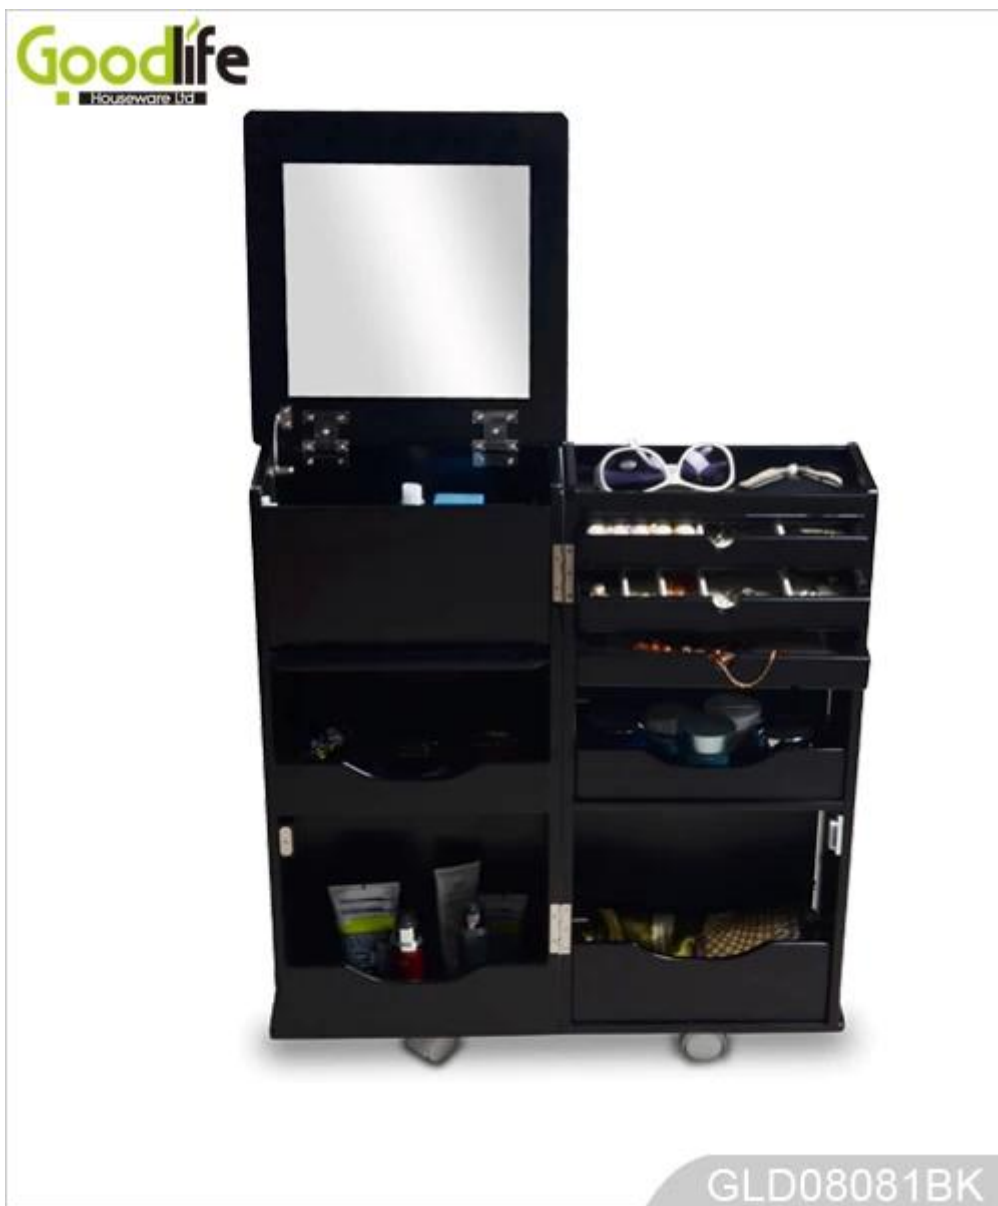

# SOLUTIONS FOR YOUR GOODLIFE!

0000 000 00 000 0000000 00 000 1 Foldable 0000.

0000 00000 00000 00 000000 00 000 0000 000 0000000 00000000, 00000000 00 0000 00  
2 0000 000.

3 Foldable 000000.

4 000000000 0000000. 0000 000 00 000000 000000 00 00000000.

## Design And Color

**Goodlife**  
Houseware Ltd

GLD08081BK

**Goodlife**  
Houseware Ltd

GLD08081BK

GLD08081BK

## Product Features

Product Name	Rolling Vanity Case with Mirror and Drawers	Model	Goodlife	
Product Code	GLD08081			
Product Size	H69 * L32 * W32.5cm (Mirror: H27.1 * L12.6 * W12.8)			
Material	MDF, Mirror, Plastic, Metal			
Usage	Makeups, Skincare, Haircare, Personal Care, Travel			
Weight	3kg (Net Weight) / 5kg (Gross Weight)			
Dimensions	33x32x63.3 cm (Mirror: 13 * 12.6 * 24.92)			
Capacity	Up to 100 pieces of makeup and personal care items			
Volume	33x32x63.3 cm (Mirror: 13 * 12.6 * 24.92)		N.W. / G.W.	11.65 / 13.0
20GP	418pieces	40HQ	1017 pieces	MOQ 200 pieces