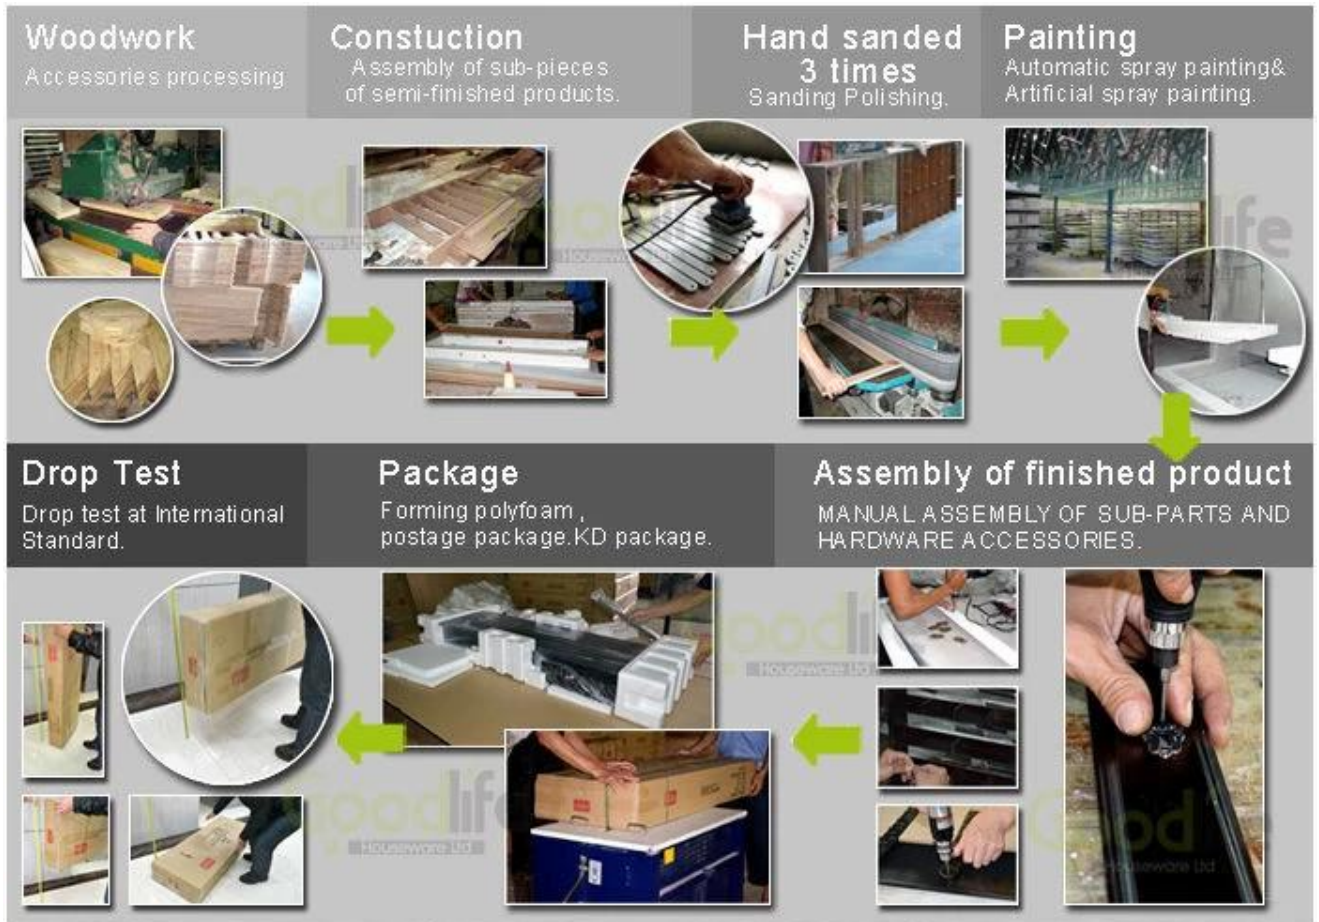

Goodlife
Houseware Ltd

GLD14736BK

Goodlife
Houseware HD

GLD14736WH

Workmanship And Package

Material

VS

Particle board