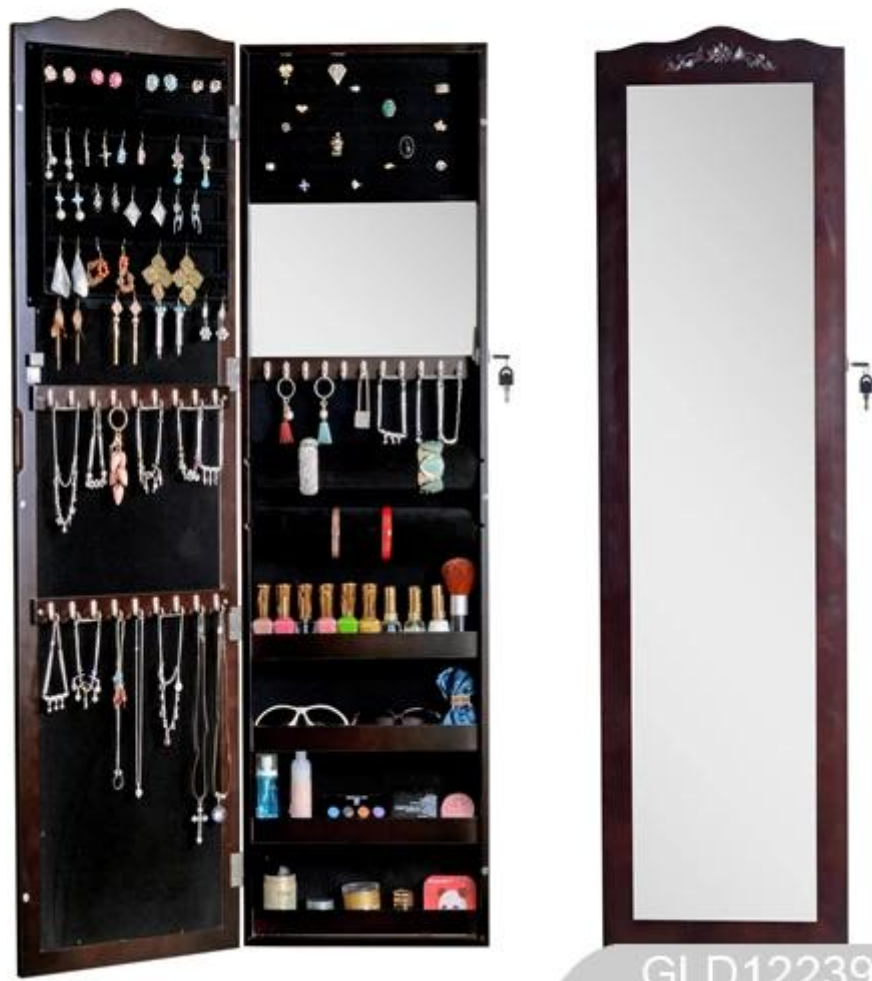

SOLUTIONS FOR YOUR GOODLIFE!

- Full length dressing mirror and jewelry storage cabinet combined.
- space and organizers perfect for storing jewelry.
- Floor standing
- High glass hardware included
- Knock down package with form polyform and strong carton
- Wall mounted and over the door two functions.
- Color Assembly instruction
- Specifications:

Product Features

Production Name	Brown wall mount organizer storage rack		Brand	Goodlife
	GLD12239mirrored			
Item No.	GLD12239			
Product size	120*37*9.5cm (Inch :47.2*14.5*3.7")			
Colors	White, black, brown, cherry, pink, blue, silver, golden			
Function	<i>Wall mount and over the door</i>			
Material	EU-standard MDF; Eco-friendly paint			
Organizer details	earring holder; necklace hooks; finger ring holder; divided organizers;			
Package size	130*44*17cm (Inch: 51.2*17.3*6.7")			
Package	KD package; 1 piece per 1 PE bag; 1 piece per 1 carton; Poly foam protecting; strong master carton			
Carton CBM	0.097m ³		N.W./G.W.	10kgs/12kg
20GP	298pcs	40HQ	711pcs	MOQ 100 pcs

Design And Color

GLD12239

Removeable bracelet holders for easy use

GLD12239

GLD12239

GLD12239

GLD12239

GLD12239