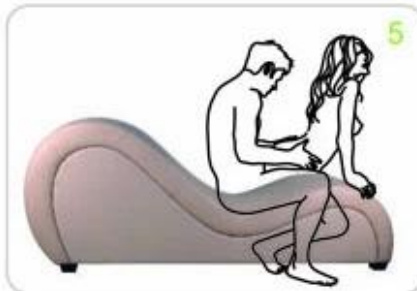

Product Features

Model No.	GLS002
Product name	Hot sale! GLS002 making love sofa
Materials	Fabric: PU leather + Sofa frame: Wooden frame Filler: high quality sponge
Sofa size	170x73x43cm
Features	<ol style="list-style-type: none">1. High quality adult sex chair, fine workmanship.2. Good quality PU leather and selected colors.3. No-sagging metal spring, soft and comfortable.4. Reasonable price with quality guarantee.5. Considerate service, prompt and reliable delivery
Available color	Different colors, white, gray, black, red, coffee, beige, brown etc.
Product packing	Marster carton. Package carton size: 190X80X50CM
Payment terms	T/T, Wester Union, Paypal etc.
Lead time	15-25 Working days after getting deposit

Apricot

Red

Yellow

White

Black

SEX SOFA

Amazing Sexual Positions

Maximizing Your Lovemaking Experience