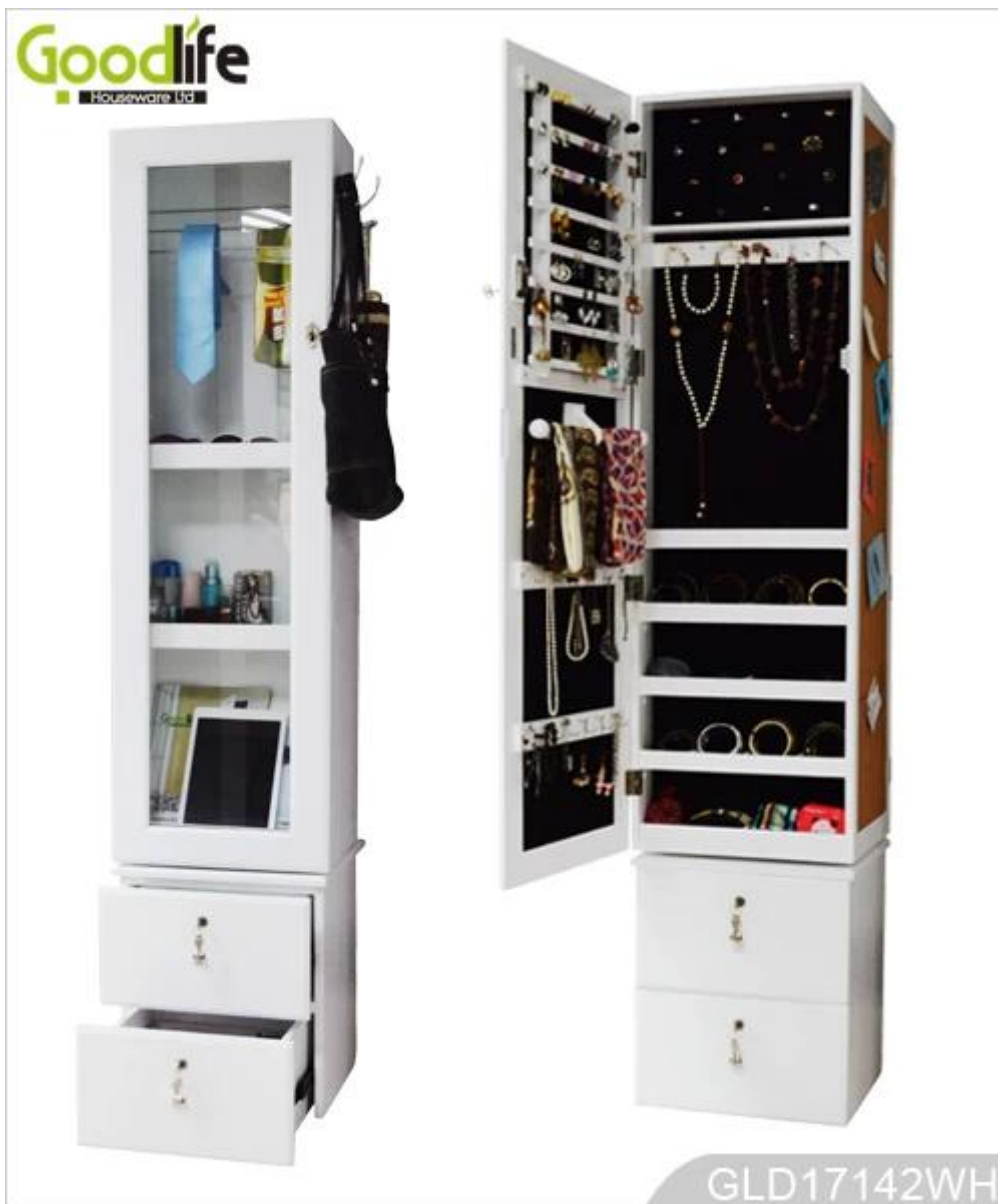

SOLUTIONS FOR YOUR GOODLIFE!

- *Modern design with rotating cabinet and drawers
- *A mirror jewelry cabinet for all your jewelries and accessories.
- *A storage cabinet in reverse for your ties,cosmetics,magazines and other articles.
- *The side of cabinet has 2 hooks for hanging bags.
- *Another side of cabinet is a cork board for memo note or photos.
- *A drawer cabinet with 2 drawers under the rotating cabinet

Design And Color

Goodlife
Houseware Ltd

GLD17142WH

Goodlife
Houseware Ltd

GLD17142WH

Product Features

Production Name	High rotating jewelry storage cabinet with drawers		
Brand	Goodlife		
Item No	GLD17142		
Function	Floor standing		
Colors	White, black, brown, cherry, pink, blue, silver; golden		
Material	EU standard NC painting E1 MDF panel		
Angel	4-level adjustable		
Painting	3 layer NC painting		
Dimension	Whole size	H170*L34*W32cm	
	Packing size	H178*L44*W39CM	
Package	Safety package with PE bag, polyfoam and strong master carton		
Carton CBM	0.305	N.W./G.W.	33.7/36kgs
20GP 91pcs	40HQ	222pcs	MOQ 1 piece