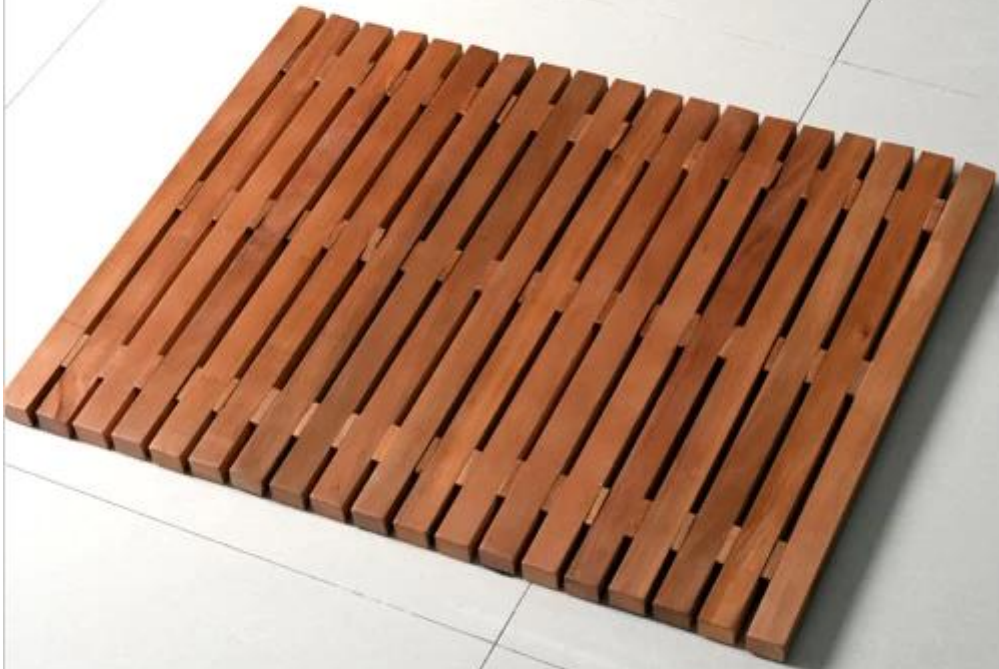

Goodlife
Houseware Ltd

IWS53207

Workmanship And Package