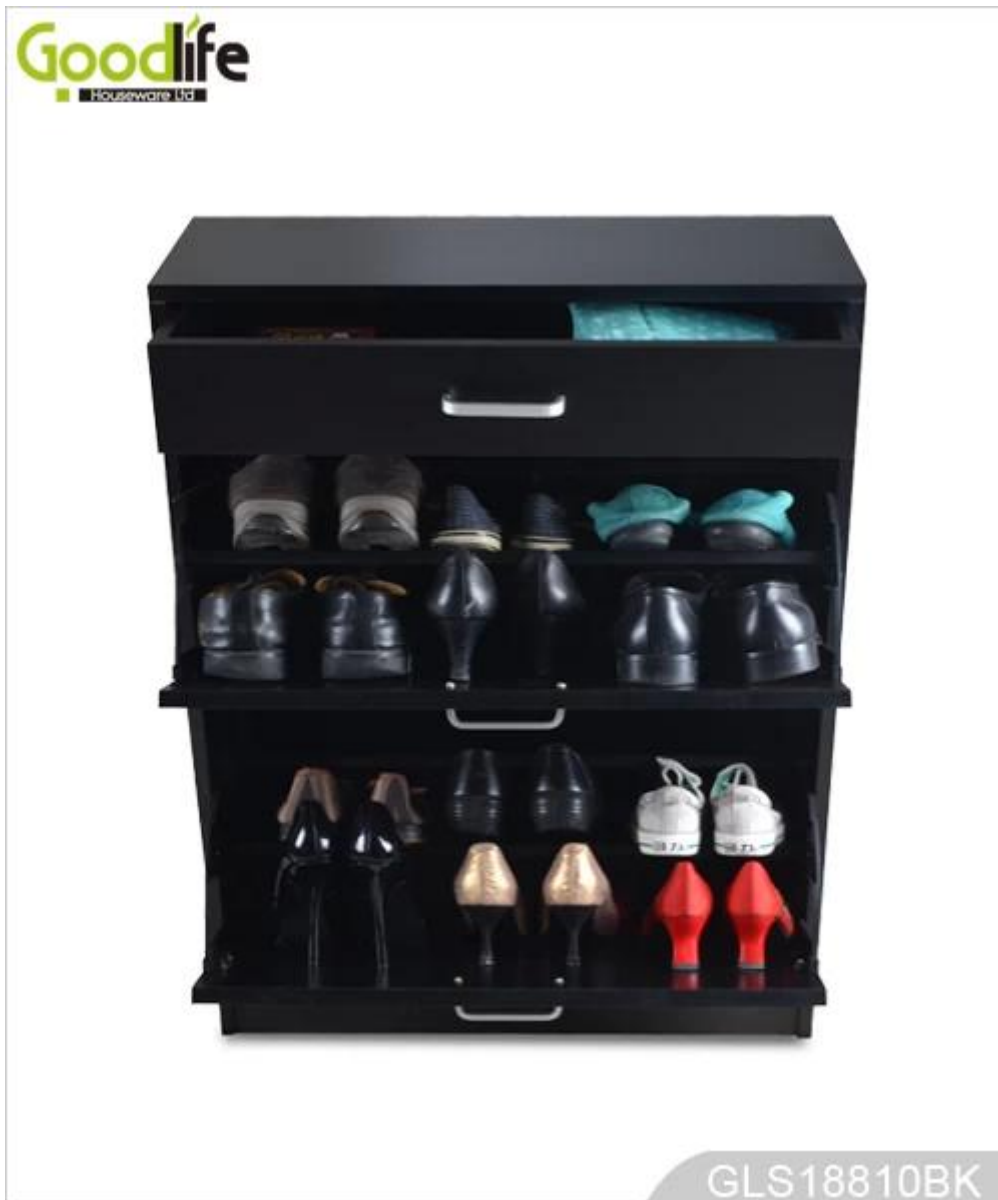

- 1 drawer and 2 door shoe rack
- Inside and outside are high quality melamine MDF wood
- High-elastic foam seat cushion with leather cover.
- Knock down package with poly foam and strong carton protecting.
- Easy installing with photo instruction manual.

Goodlife
Houseware Ltd

GLS18810BK

GLS18810BK

Production Name	wooden shoe cabinet with drawer from China factory	Brand	Goodlife
Item No.	GLS18810		
Product size	H80* W63*D24cm (Inch : H31.5*W24.8*D9.45)		
Colors	White, black, brown, wooden color		
Function	floor standing, shoe storage and organizer		
Material	EU-standard MDF with melamine		
Package size	89x54.5x16 cm (Inch:35*21.46*6.3)		
Package	KD packing, 1 piece per 1 carton, knock down package, Protected by poly foam, Double layer strong master carton.		
Carton CBM	0.078m ³		N.W./G.W. 12/14kg
20GP	358pcs	40HQ	MOQ 1pcs
			840 pcs