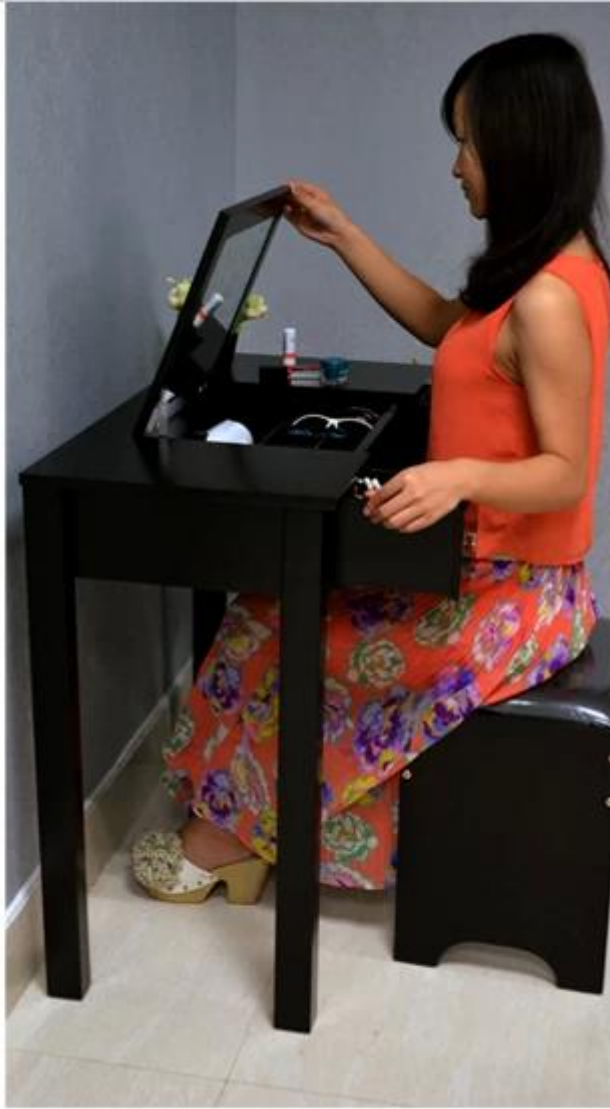

Goodlife
Houseware Ltd

GLT18070BK