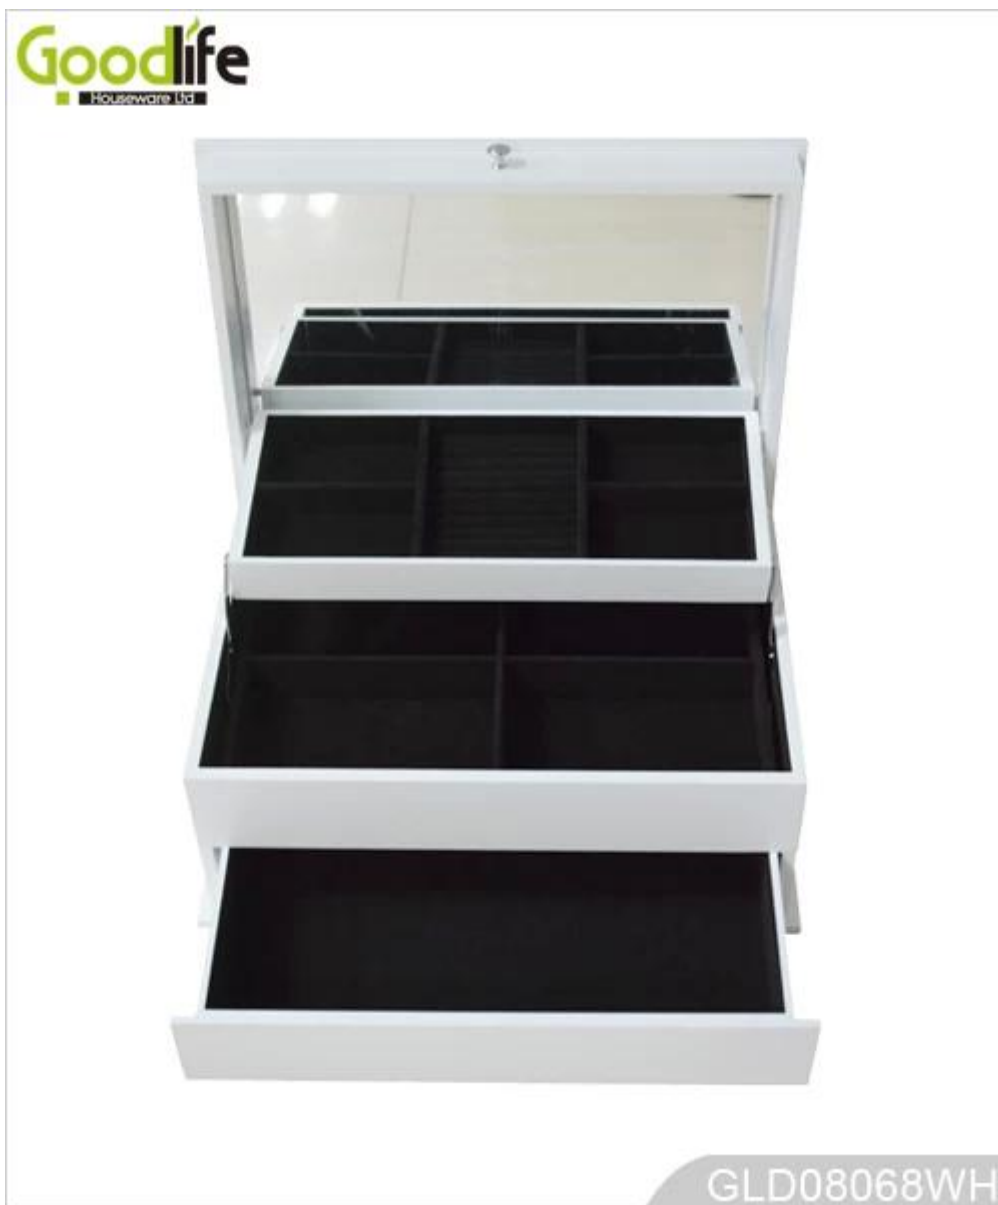

## Design And Color

**Goodlife**  
Houseware Ltd

GLD08068WH

**Goodlife**  
Houseware Ltd

GLD08068WH

**Goodlife**  
Houseware Ltd

GLD08068WH

GLD08068WH

## Product Features

Brand Name	Goodlife
Model Number	GLD08068
Dimensions	H20 * W40 * D26.5cm (Box: H7.87 * W15.75 * D10.43)
Material	MDF, PE, Glass, Mirror
Color	White
Weight	1.2kg
Capacity	Up to 100 pieces of jewelry
Features	<ul style="list-style-type: none"> <li>Three drawers for organized storage</li> <li>Interior compartments for necklaces, earrings, and rings</li> <li>Soft-close drawers</li> <li>Anti-tarnish lining</li> <li>Lockable lid for security</li> </ul>
Package Dimensions	26 * 46 * 33cm (Box: 10.24 * 18.11 * 13)
Package Contents	1 Jewelry Box; 1 PE Bag; 1 Mirror; 1 Lock; 1 Key; 1 User Manual; 1 Warranty Card