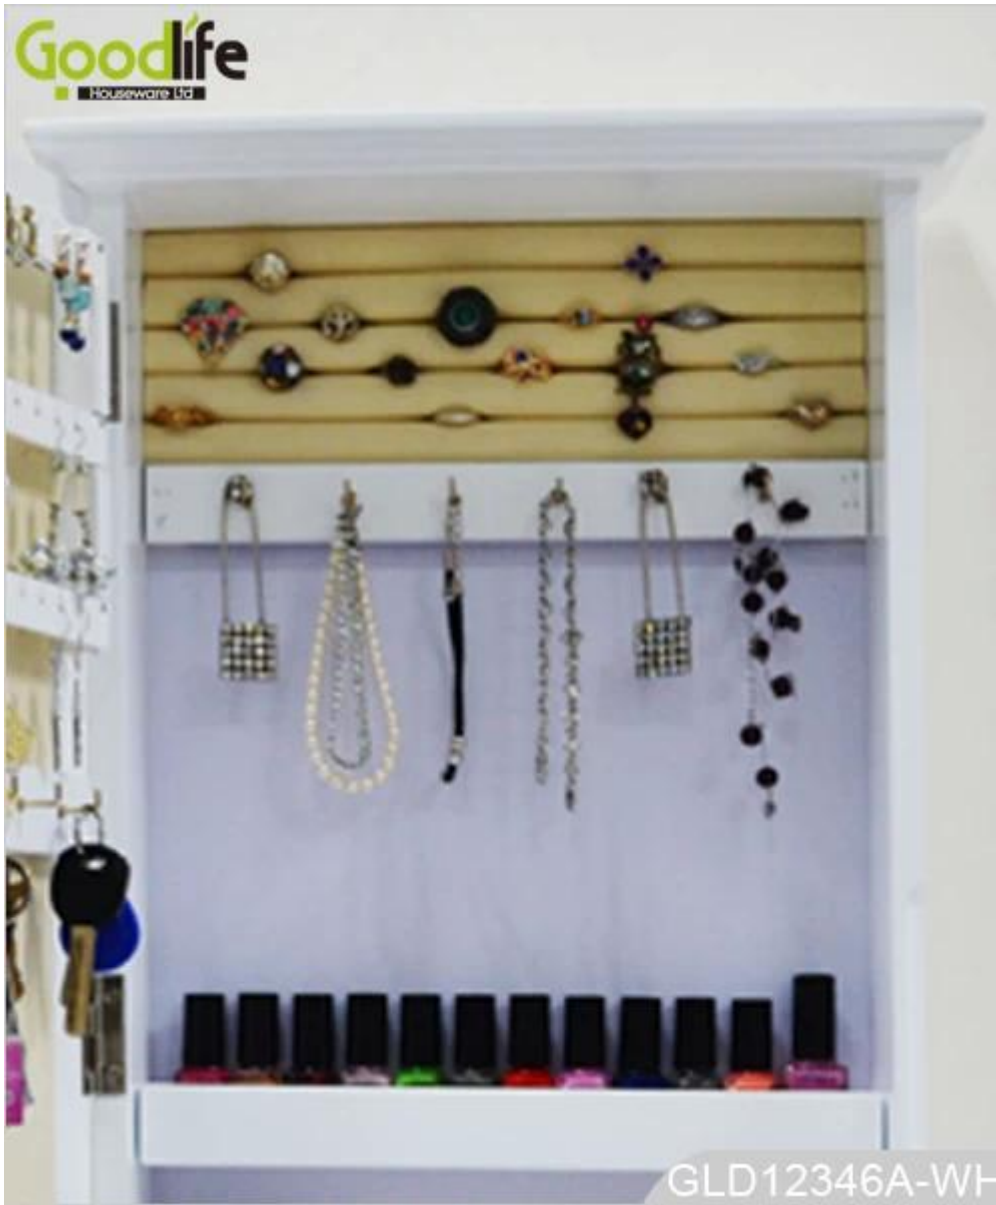

GLD12346A-WH