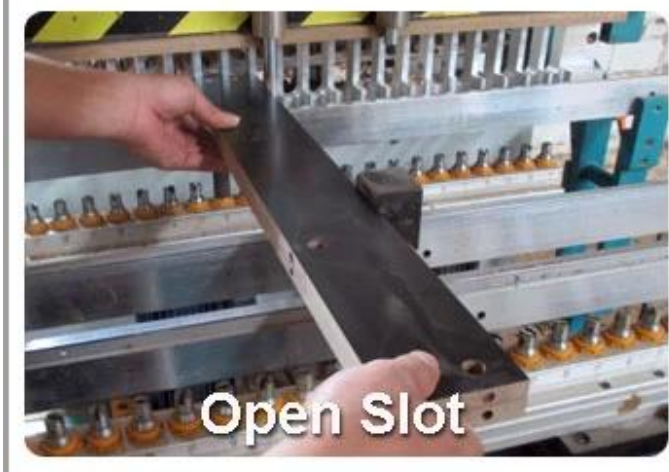

Goodlife
Houseware Ltd

GLS11325WH

Goodlife
Houseware Ltd

GLS11325WH

Workmanship And Package

Material

VS

Particle board