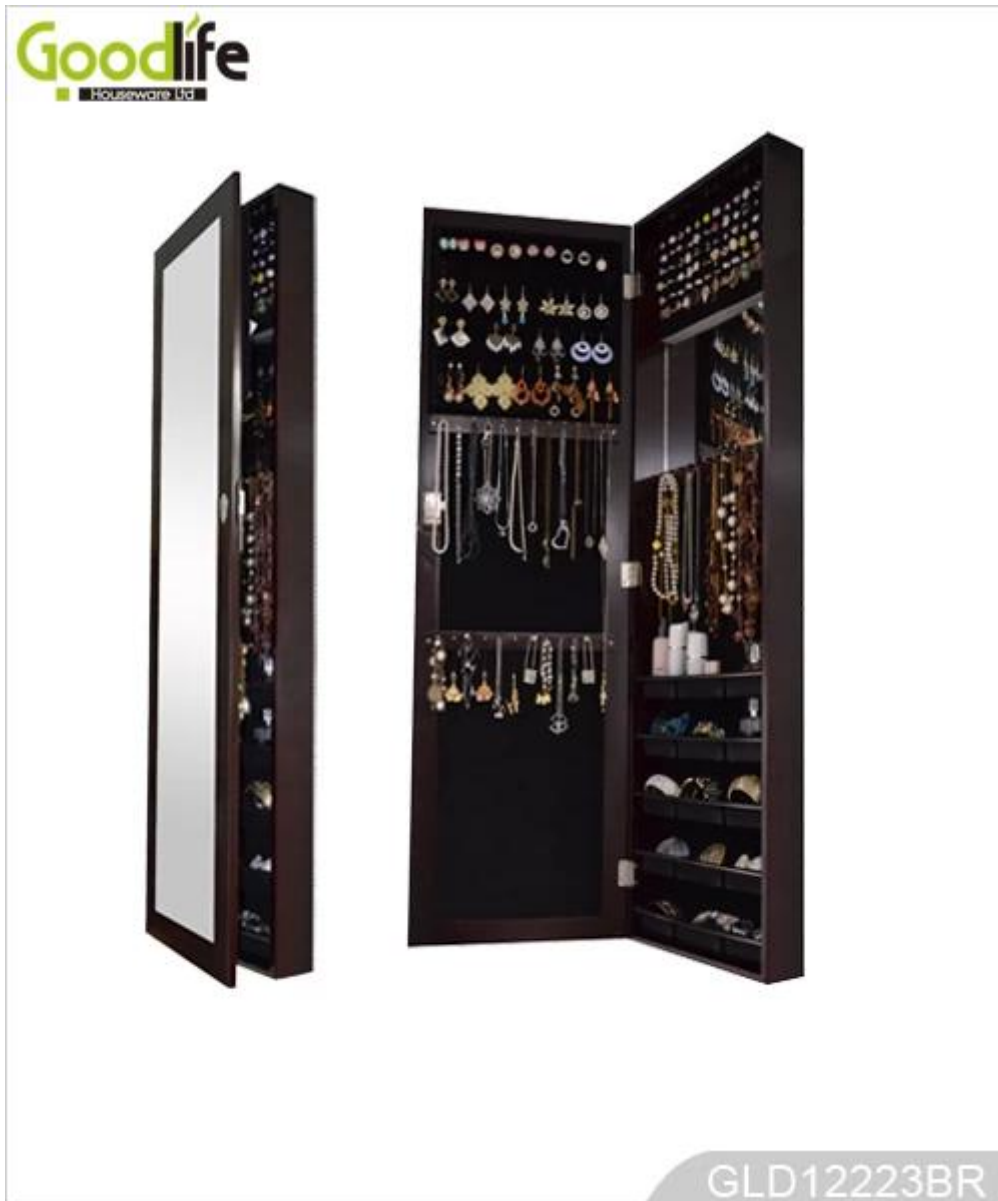

## Design And Color

GLD12223BR

## Product Features

Brand Name	Goodlife
Model Name	GLD12223
Dimensions	120x36x9.5cm
Material	MDF
Weight	127x42x15CM
Package Includes	1 Jewelry Cabinet 1PC

<b>CBM</b> □□□□□□	127x42x15CM = 0.08m <sup>3</sup>	□. / <b>G.W.</b>	12KGS /14KGS
<b>20GP</b>	310PCS	<b>40HQ</b>	770pcs
		□□□	200 □□□□