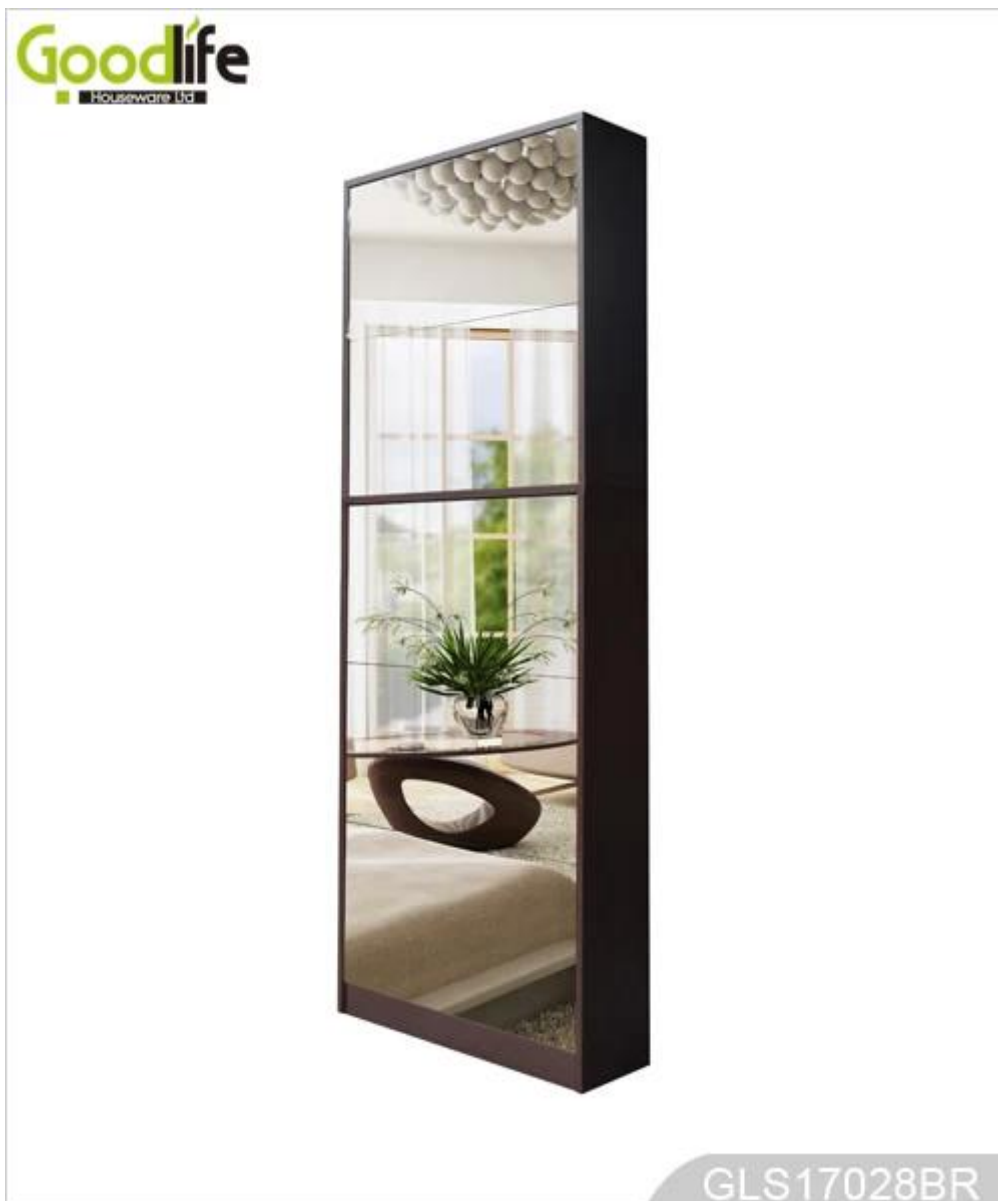

SOLUTIONS FOR YOUR GOODLIFE!

- 1) .
- 2
- 3 + 2
- 25 (3)
- 4 (4)
- 5 (5)
- 1 2 3 4 (6)
- 7 (7)
- 8 (8)
9. (9)

Design And Color

GLS17028BR

GLS17028BR

GLS17028BK

GLS17028BK

Product Features

Product Name	Living Room Furniture Set - GLS17028BK		Brand	Goodlife
Product Code	GLS17028			
Material	MDF, Glass			
Material	27mm Thick MDF			
Product Weight	Approximate weight: 120kg			
Package Dimensions	2 Packages	3 Packages	Approximate weight: 5kg per package	
Dimensions	Overall Dimensions	L63 * W20 * H170cm	H67.7" * L24.8" * W7.8"	
	3 drawers	H104 * L63 * W20CM	H40.9" * L24.8" * W7.8"	
	2 drawers	H66 * L63 * W20CM	H26.2" * L24.8" * W7.8"	
	Table Dimensions	L59 * W32 * D0.3cm	H23.2" * L12.6" * W0.12"	
	Overall Dimensions	69 * 41.5 * 19.5CM 126 * 23 * 20CM		27" * 16.3" * 6.8" / 48.8" * 9" * 8.2"
Weight	2.18kg per package (Total 4.36kg) A = A (Approximate weight: 5kg per package)			
CBM	0.11			
20GP	254pcs	40HQ	618pcs	1.000