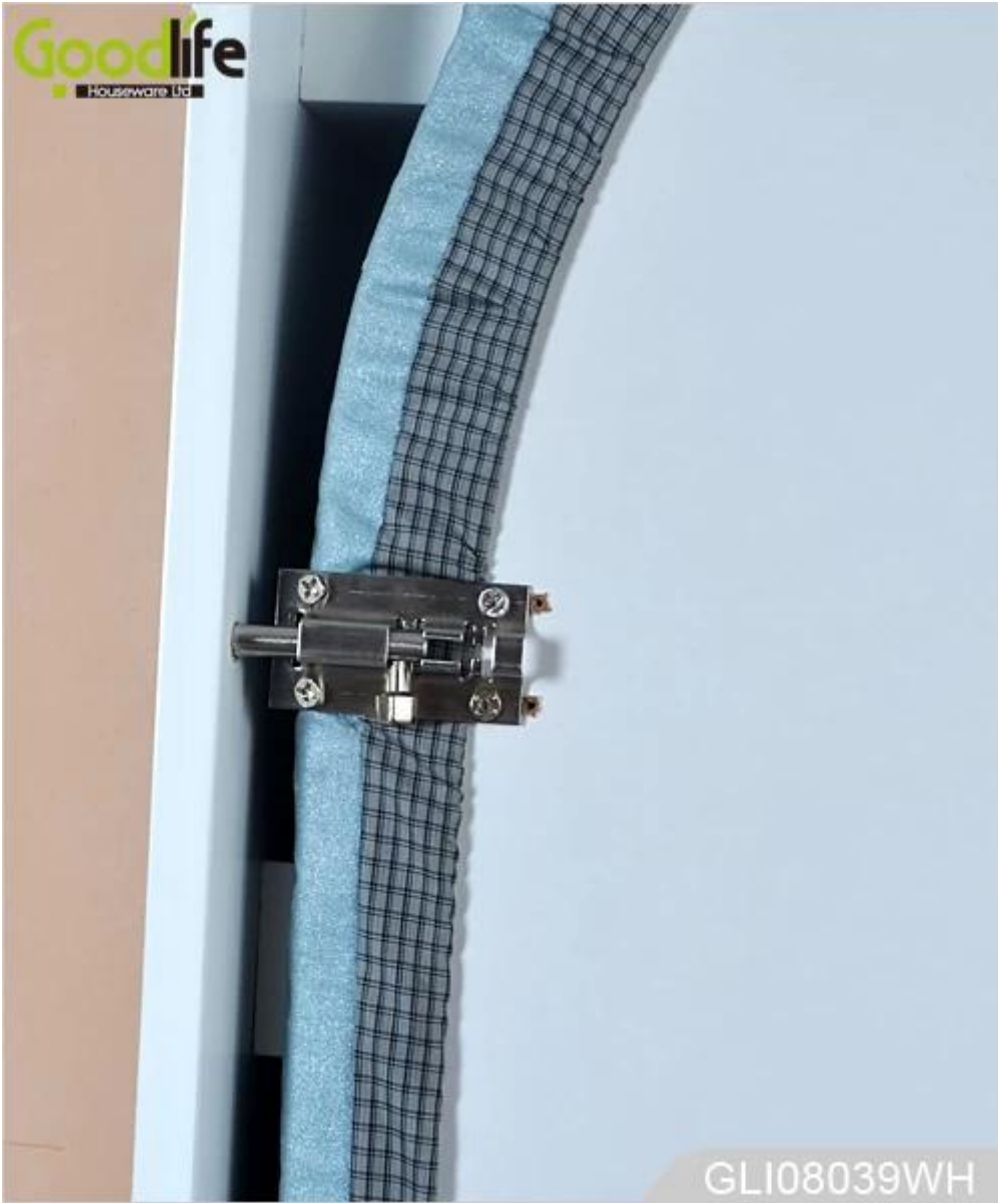

GLI08039WH