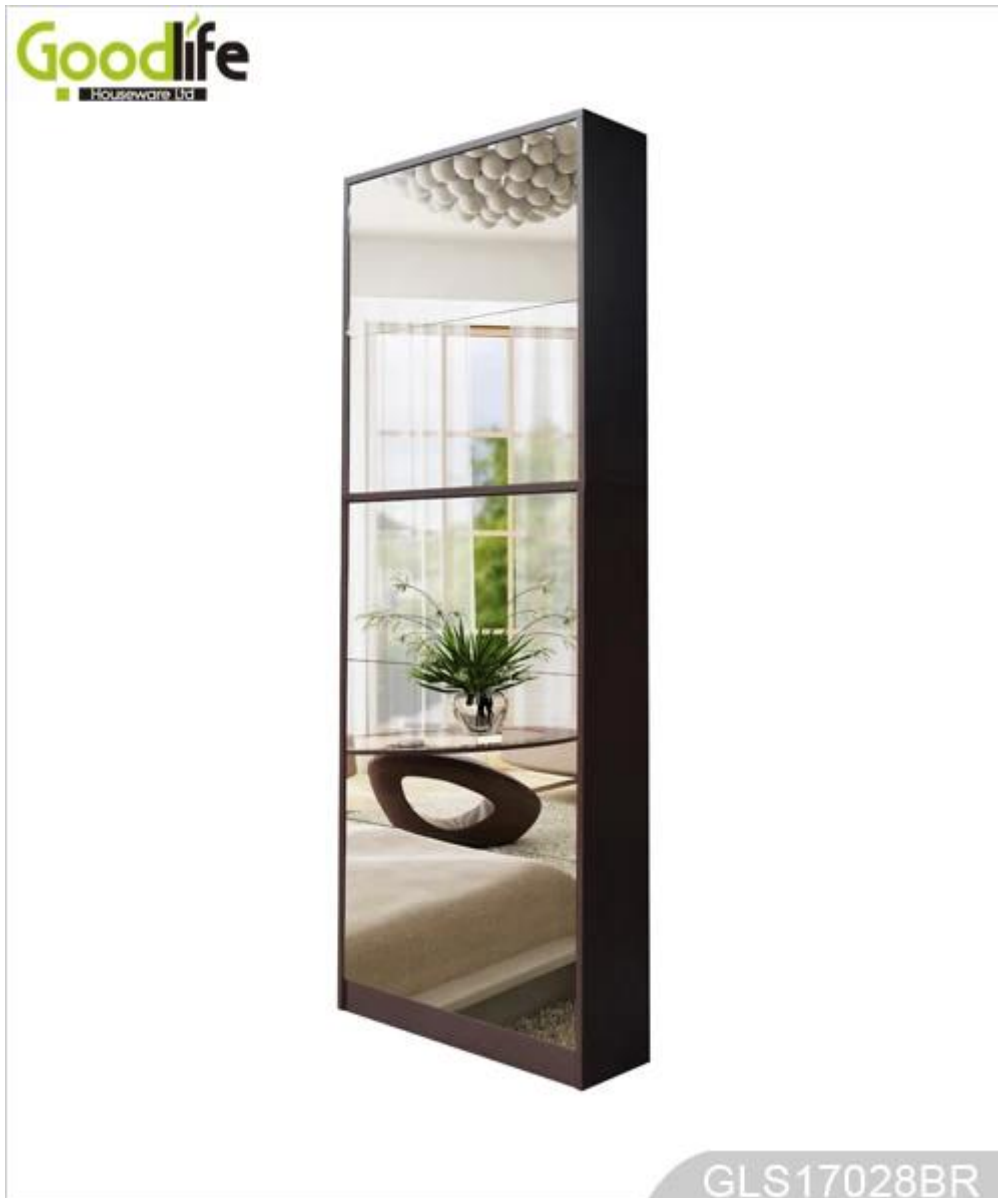

Design And Color

GLS17028BR

GLS17028BR

GLS17028BK

GLS17028BK

Product Features

Product Name	Foshan Goodlife Home Textiles Co., Ltd. Foshan, China		Manufacturer	Goodlife
Product Code	GLS17028			
Material	Melamine on MDF			
MDF Thickness	27mm			
Product Weight	2kg			
Product Dimensions	L63 * W20 * H170cm			
Product Details	3 drawers	H104 * L63 * W20cm	H67.7" * L24.8" * W7.8"	
	2 drawers	H66 * L63 * W20cm	H40.9" * L24.8" * W7.8"	
	Product Dimensions (mm)	L59 * W32 * D0.3cm	H26.2" * L24.8" * W7.8"	
	Product Dimensions (mm)	69 * 41.5 * 19.5cm 126 * 23 * 20cm	H23.2" * L12.6" * W0.12"	
			27" * 16.3" * 6.8"	
			48.8" * 9" * 8.2"	
Product Weight	2kg, including 18kg polyfoam, total weight 20kg			
Product Price	0.11	N.W. / G.W.	35 / 37.5	
MOQ	254pcs	40HQ	618pcs	1