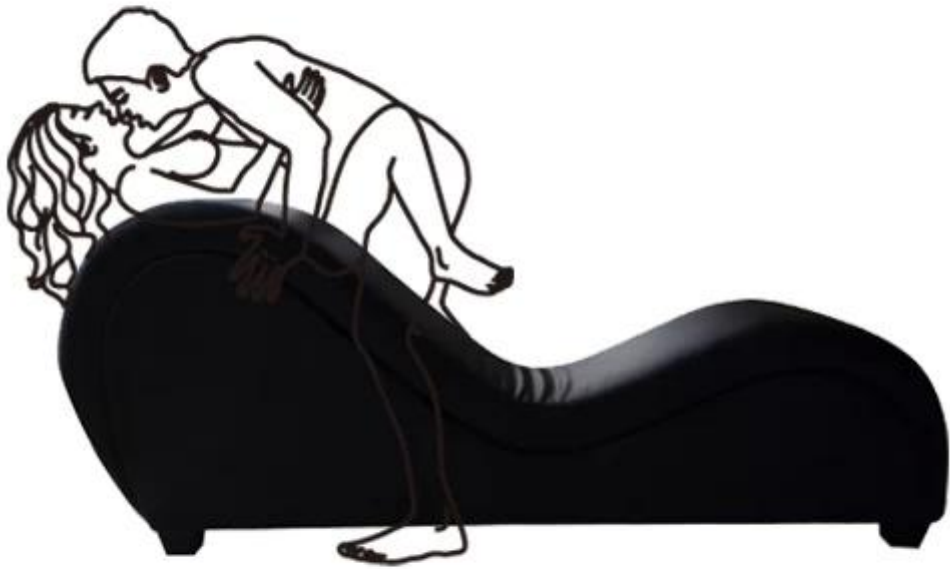

Goodlife
Houseware Ltd

GLS002BK