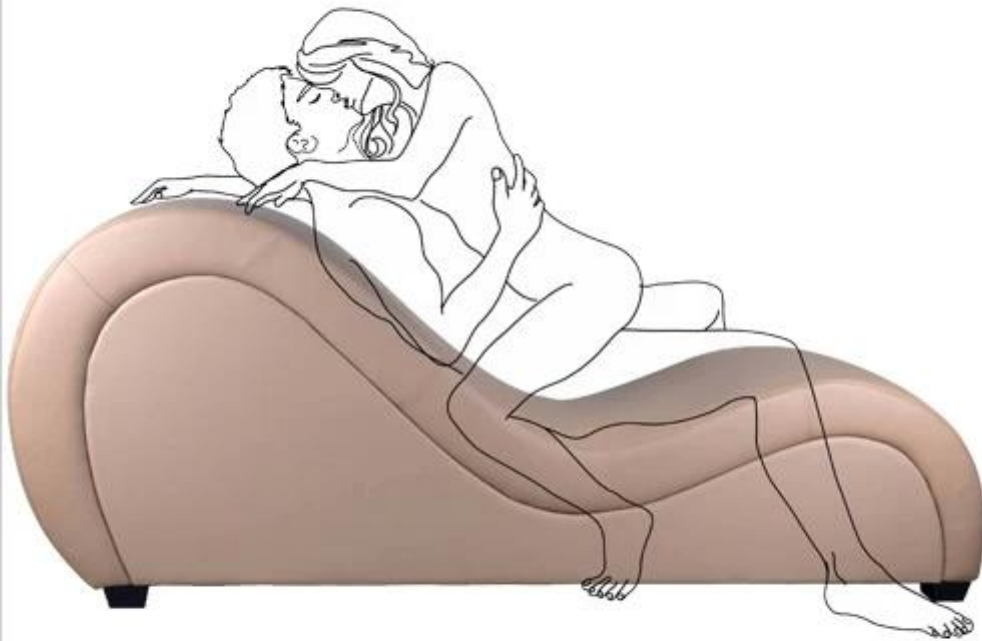

Goodlife
Houseware Ltd

GLS002BE