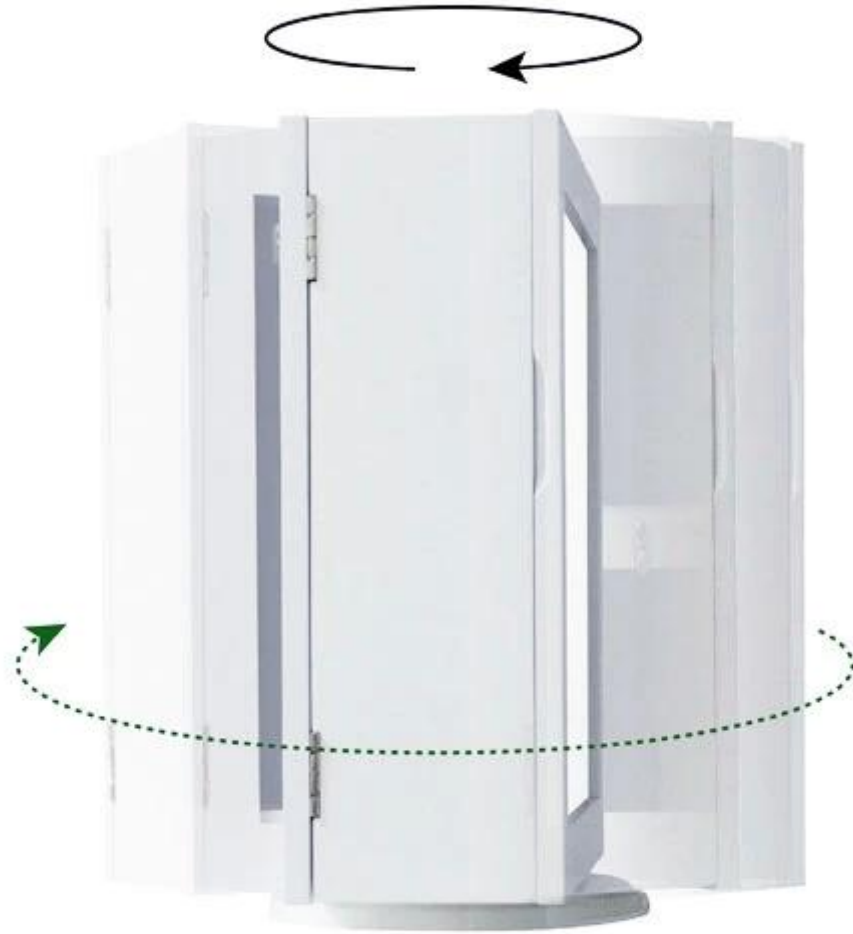

GLD13334BK

Goodlife
Houseware Ltd

GLD13334BK

Goodlife
Houseware Ltd

GLD13334WH

GLD13334WH

Product Features

<p>360° rotation</p> <p>EU standard</p> <p>E1 MDF</p> <p>3 doors</p> <p>12 shelves</p> <p>3 shelves</p> <p>Base</p> <p>Size</p> <p>A=A double wall strong master carton can pass international standard carton drop test</p> <p>0.03</p> <p>20GP</p>	<p>GLD13324</p> <p>EU standard</p> <p>E1 MDF</p> <p>3 doors</p> <p>12 shelves</p> <p>3 shelves</p> <p>Base</p> <p>Size</p> <p>A=A double wall strong master carton can pass international standard carton drop test</p> <p>0.03</p>	<p>H33 * L30 * W12</p> <p>D19.50 * T2.50CM</p> <p>H42XL34.5xW22.5</p> <p>N.W. / G.W</p>	<p>H13 " * L11.8 " * W4.7 "</p> <p>D7.7 " * T0.98 "</p> <p>H16.5 " * L13.6 " * W8.9 "</p>	<p>MOQ</p> <p>200</p>
--	---	---	---	-----------------------