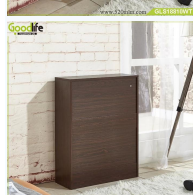

Product Name		Item	Unit
Wardrobe shoe storage cabinet with built-in shelf and a drawer			
Material	E1 particle board		
Color	Black, dark wood color		
Weight	12.5kg		
Dimensions	38x45x115cm		
Package size	38x45x115cm		
Package weight	12.5kg		
Lead time	15-20 days		
MOQ	1000	Price	1000