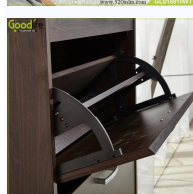

Product Name		Item	Unit
Wardrobe shoe storage cabinet with built-in shelf and a drawer			
Material	E1 particle board		
Color	Black, dark wood color		
Weight	12.5kg		
Dimensions	38x45x115cm		
Package size	38x45x115cm		
Package weight	12.5kg		
Lead time	15-20 days		
MOQ	1000	Price	1000