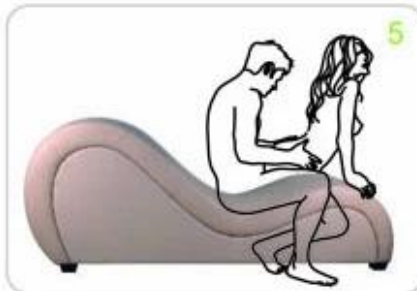

Design And Color

Goodlife
Houseware Ltd

GLS002BK

Goodlife
Houseware Ltd

GLS002BK

Product Features

Model No.	GLS002
Product name	Hot sale! GLS002 making love sofa
Materials	Fabric: PU leather + Sofa frame: Wooden frame Filler: high quality sponge
Sofa size	170x73x43cm
Features	<ol style="list-style-type: none">1. High quality adult sex chair, fine workmanship.2. Good quality PU leather and selected colors.3. No-sagging metal spring, soft and comfortable.4. Reasonable price with quality guarantee.5. Considerate service, prompt and reliable delivery
Available color	Different colors, white, gray, black, red, coffee, beige, brown etc.
Product packing	Marster carton. Package carton size: 190X80X50CM
Payment terms	T/T, Wester Union, Paypal etc.
Lead time	15-25 Working days after getting deposit

Apricot

Red

Yellow

White

Black

SEX SOFA

Amazing Sexual Positions

Maximizing Your Lovemaking Experience