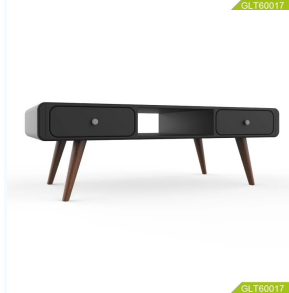

Production Name		Brand	GoodLife
Item No.	GLT60017		
Product size	812P*900*450mm		
Colors	Black, white		
Function	Using open function, the table wooden cabinet for storage		
Material	MDF board, Solid wood, Metal handle, NC painting.		
Details	1. Tea & coffee table 2. American style painting		
Package size			
Package	KD packing, 1 pcs in one carton Frag foam protecting, strong master carton.		
Carton CBM		FOB PRICE	MOQ
DDP	$1200	MOQ	500

GLT60017