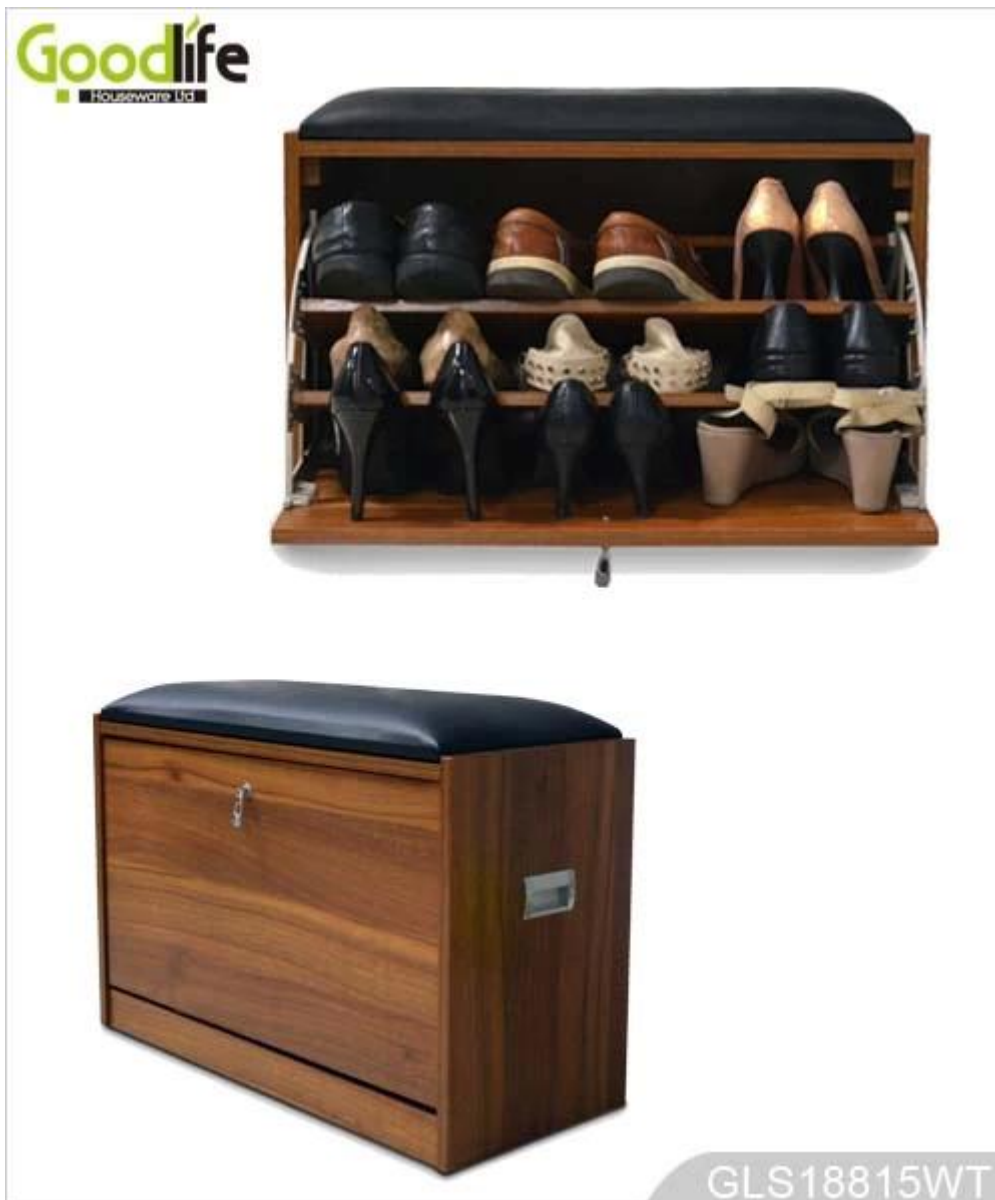

SOLUTIONS FOR YOUR GOODLIFE!

Features:

1. Wooden mirror shoe cabinet, available white , black , brown etc.
2. One drawer shoe cabinet with sponge cushion, max can storage 3 pairs of lady shoes.
3. Simple and elegant design , and good looking.
4. Inside and outside are high quality melamine MDF wood.
5. KD package save freight and avoid damage.
6. Easy assemble with clear instruction for installation.

Design And Color