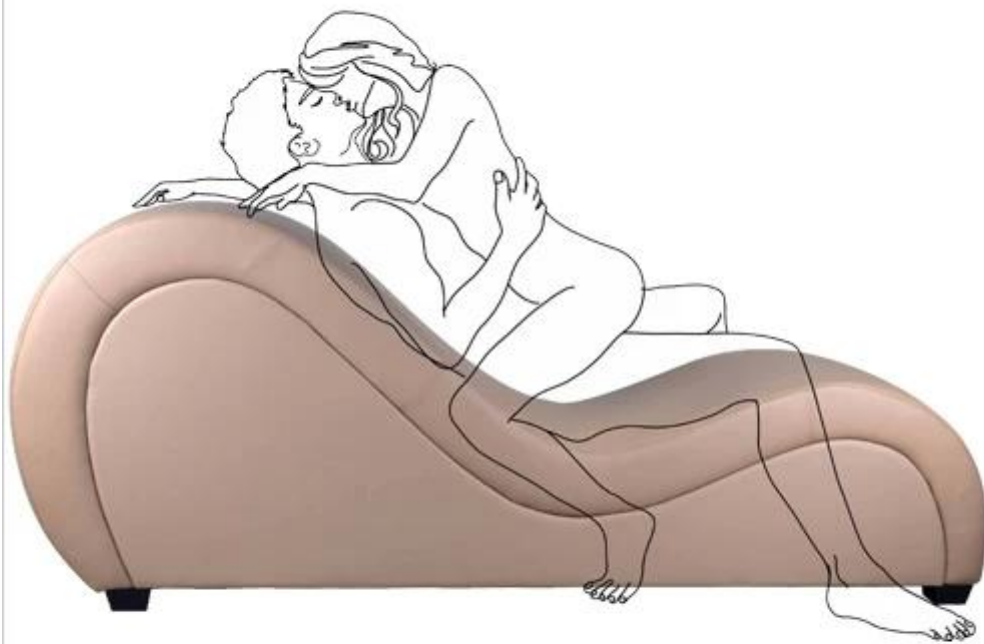

Goodlife
Houseware Ltd

GLS002BE