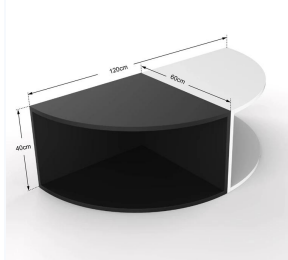

Production Name	Scalloped corners can be split into a simple coffee table GLT60019	Brand	GoodLife
Item No.	GLT60019		
Product Size	Ø1200*Ø600*400mm		
Colors	Black,White		
Function	Living room furniture,Tea&coffee table,wooden cabinet for storage		
Material	MDF board, Solid wood, Metal handle, NC painting.		
Details	1.Tea & coffee table 2.American style painting 3.Padding into pieces like a shape		
Package size			
Package	KD packing, 1 pcs in one carton Fry foam protecting, strong master carton.		
Carton CBM			
MOQ	50pcs	Lead Time	1000

GLT60019