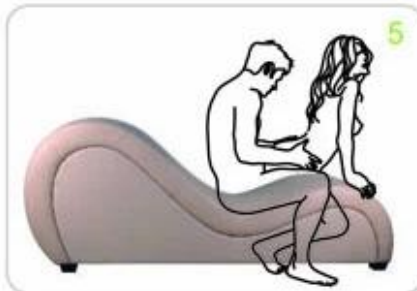

Design And Color

GLS002

GLS002

GLS002

GLS002

Product Features

Model No.	GLS002
Product name	Hot sale! GLS002 making love sofa
Materials	Fabric: PU leather + Sofa frame: Wooden frame Filler: high quality sponge
Sofa size	170x73x43cm
Features	<ol style="list-style-type: none">1. High quality adult sex chair, fine workmanship.2. Good quality PU leather and selected colors.3. No-sagging metal spring, soft and comfortable.4. Reasonable price with quality guarantee.5. Considerate service, prompt and reliable delivery
Available color	Different colors, white, gray, black, red, coffee, beige, brown etc.
Product packing	Marster carton. Package carton size: 190X80X50CM
Payment terms	T/T, Wester Union, Paypal etc.
Lead time	15-25 Working days after getting deposit

Apricot

Red

Yellow

White

Black

SEX SOFA

Amazing Sexual Positions

Maximizing Your Lovemaking Experience