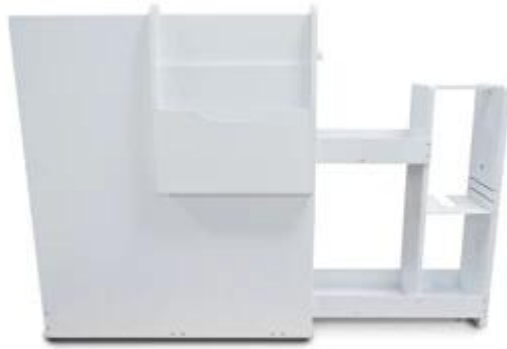

Goodlife
Houseware Ltd

GLT18820WH