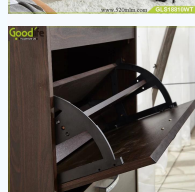

Production Name	Woods three doors shoe cabinet with a drawer GLE518810	Brand		Model	
Item name	Woods three doors shoe cabinet with back board and a drawer				
Material	E1-Particle board, melamine				
Color	Brown, black, white color				
Weight	10kg				
Package	1/21 pcs, 1/21 pcs				
Notes	Woods storage cabinet, Woods storage cabinet, Woods storage cabinet				
Preparation	No-PTV, LPT-10				
Package	E1-Particle board, melamine				
Color	Brown, black, white color				
Weight	10kg				
Package	1/21 pcs, 1/21 pcs