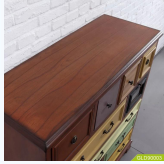

Product Name	Multi-color storage chest with 11 drawers CL00023	Unit	Each
Item Code			
Item Name			
Item Category			
Item Description	Multi-color storage chest with 11 drawers, made of wood.		
Material	Wood		
Color	Multi-color		
Weight	15.5kg		
Dimensions	45x45x75cm		
Package Size	45x45x75cm		
Package Weight	15.5kg		
Package Quantity	1		
Package Type	Flat Pack		
Package Material	Cardboard		
Package Length	45cm	Package Width	45cm
Package Height	75cm	Package Weight	15.5kg