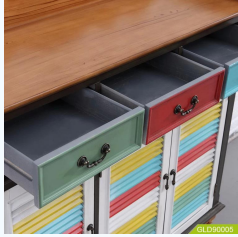

GLD90005

Product Name	multi functional cabinet with American style painting GLD90005	prod	cat16
Item No.	GLD90005		
Product size	1200*400*1200mm		
Color	Black+color		
Function	Multi storage including items, fashion modern cabinet for storage		
Material	MDF panel, Solid wood, Metal handle, NC Painting.		
Detail	4-Drawer cabinet American style painting		
Package size	1200*400*1200mm		
Package	10 packing, 10pieces per 1 carton, 100 items packing, strong master carton.		
Barcode	6932297		
Price	124mm	1000	1000