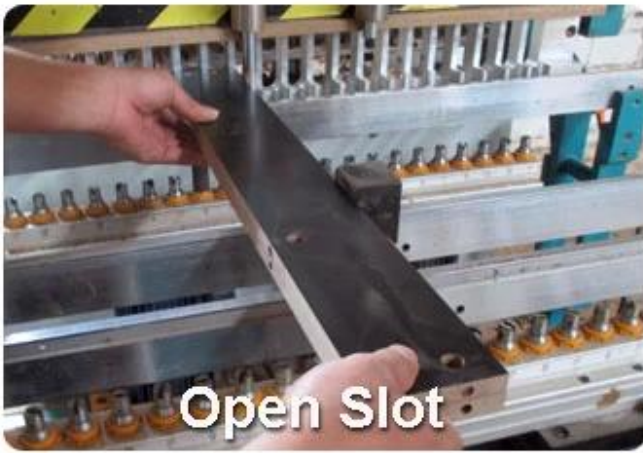

## Workmanship And Package

Goodie  
Houseware Ltd

GLS18810BK

Wood Cutting

Drill Holes

Open Slot

sealing with PVC

Material