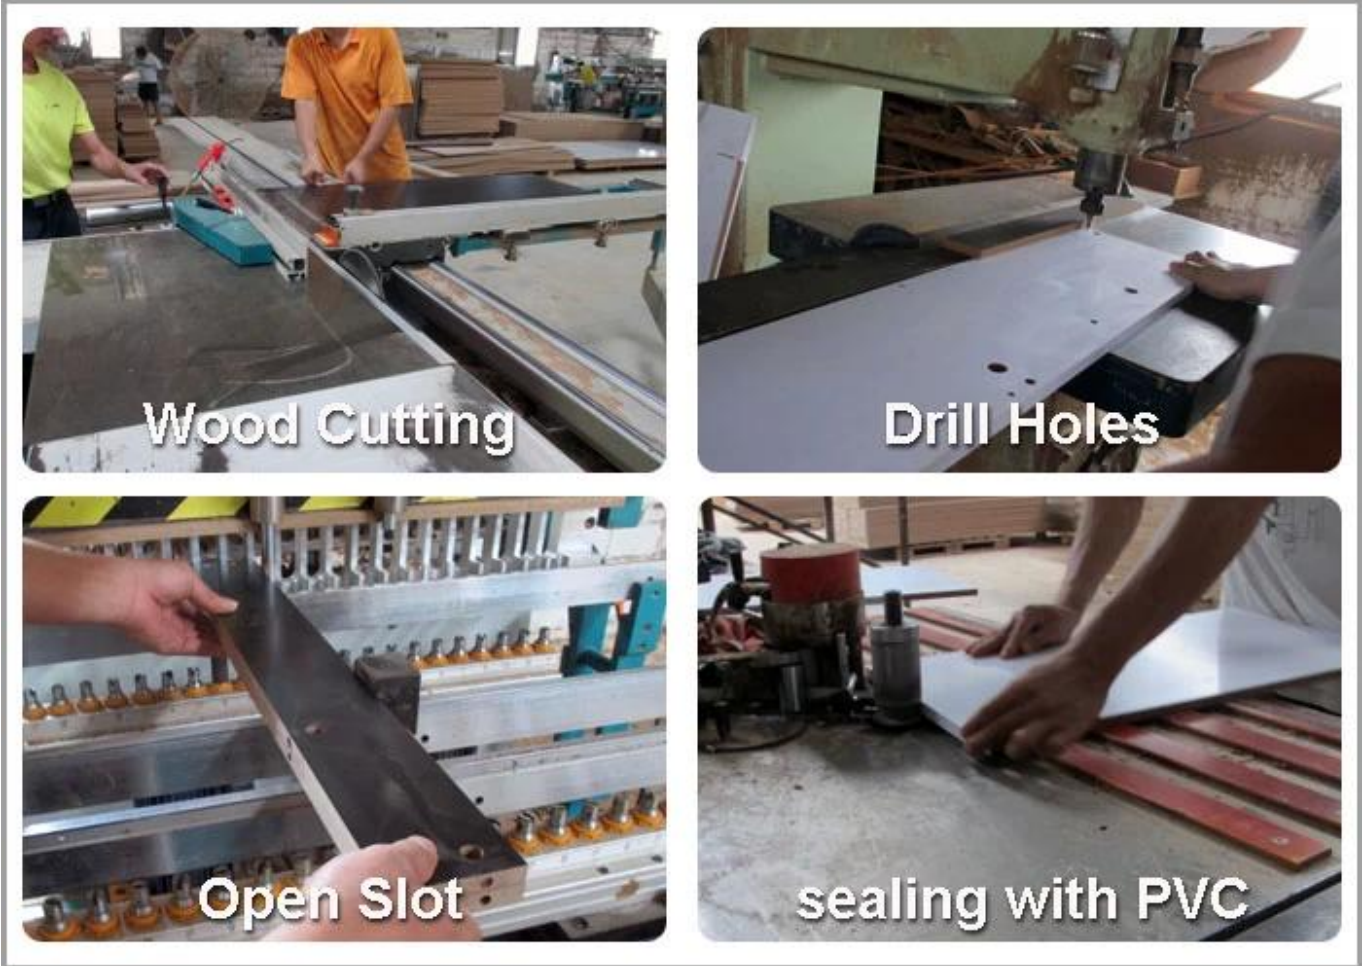

CBM 00000	0.11m³			N.W. / G.W	30kgs / 31.5kg
20GP	265pcs	40HQ	640pcs	0000000	100 0000

Workmanship And Package