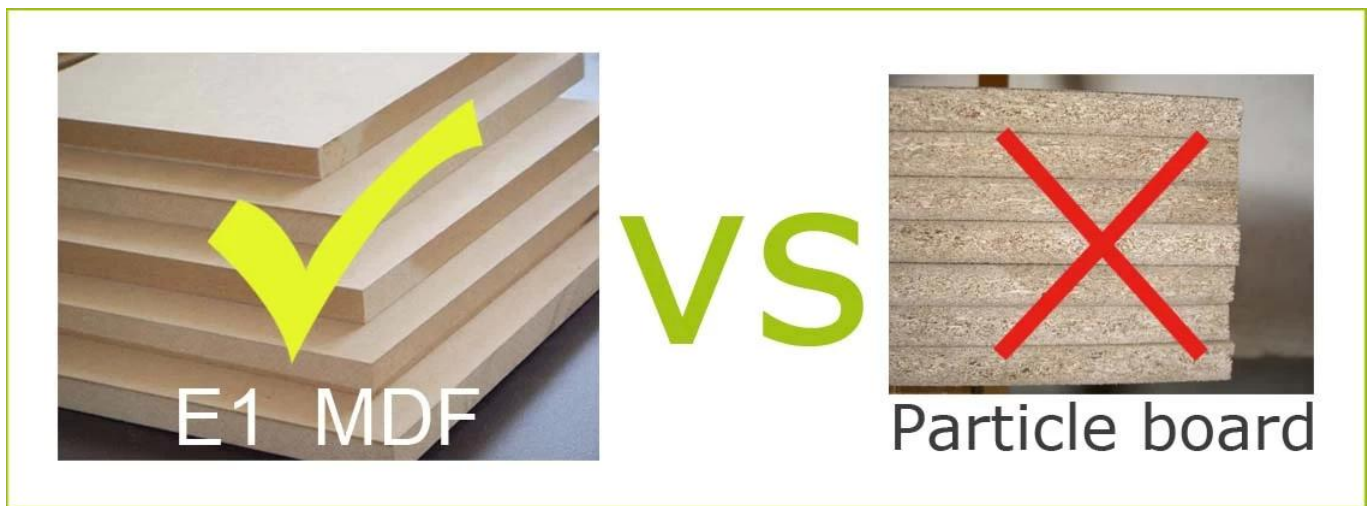

Material

Certificates